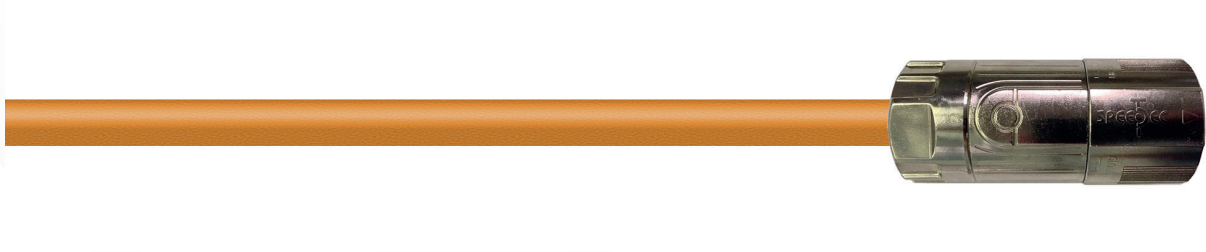

ROCKWELL COMPATIBLE - HPK, MP, N, RDD, Y, 1326AB Series

Reference Number	Description		Application
BK-1-000-011-1-020	2090-CPBM7DF-06AAxx		FIXED
BK-1-000-011-2-020	2090-CPBM7DF-06AFxx		DYNAMIC
BK-1-000-011-1-xxx	2090-CPWM7DF-06AAxx		FIXED
BK-1-000-011-2-xxx	2090-CPWM7DF-06AFxx		DYNAMIC