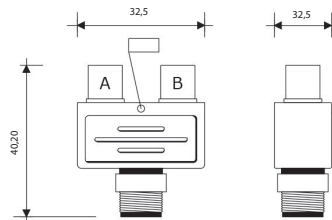

ReferenceNumber	Description	Application
BK-1-000-011-0-070	879D-F4DM	DYNAMIC